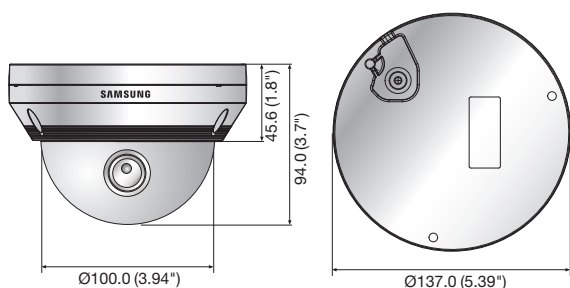

Dimensions

Unit : mm (inch)