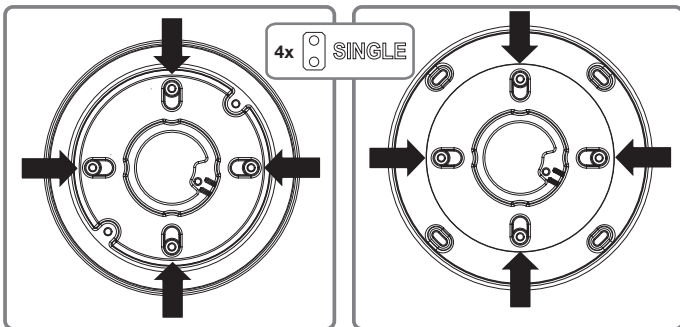

Hanging Adaptor

SBP-120HMW
SBP-140HMW
SBP-160HMW1
SBP-180HMW1
SBP-200HMW

Installation Precautions

- Make sure that the installation place can endure at least 4 times of the total weight of the Hanging Adaptor, Camera, and Wall/Ceiling/Parapet Mount.
- The Hanging Adaptor can be also connected to 1 1/2" PF screw-thread pipe as well as to the Wall/Ceiling/Parapet Mount.

Package

SCREWS (4EA)

Installation

SBP-120HMW

1-2

1-1

SBP-140HMW

SBP-160HMW1 / 180HMW1 / 200HMW

2-2

2-3

2-1