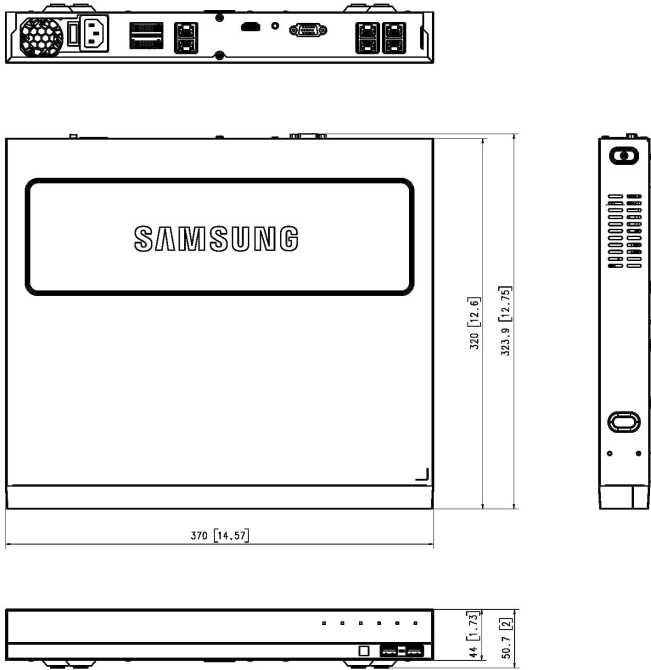

SRN-472S

4CH Video Recorder with PoE Switch

CAD

Unit:mm [inch]

NO	PART NAME	CODE NO.	MATERIAL	Q'TY	REMARK
1	FINAL-ASSY-SRN-472S	FINAL-ASSY-SRN-472S	-	-	-

NO CHANGE

UNIT	mm	DESIGN	CHECK	APPROVAL	PART NAME	APPEARANCE
SCALE	1/2	박문희	김도자	승인자	MODEL NAME	SRN-472S
		13.12.26	12.09.14	12.09.14	CODE NO.	FINAL-ASSY-SRN-472S