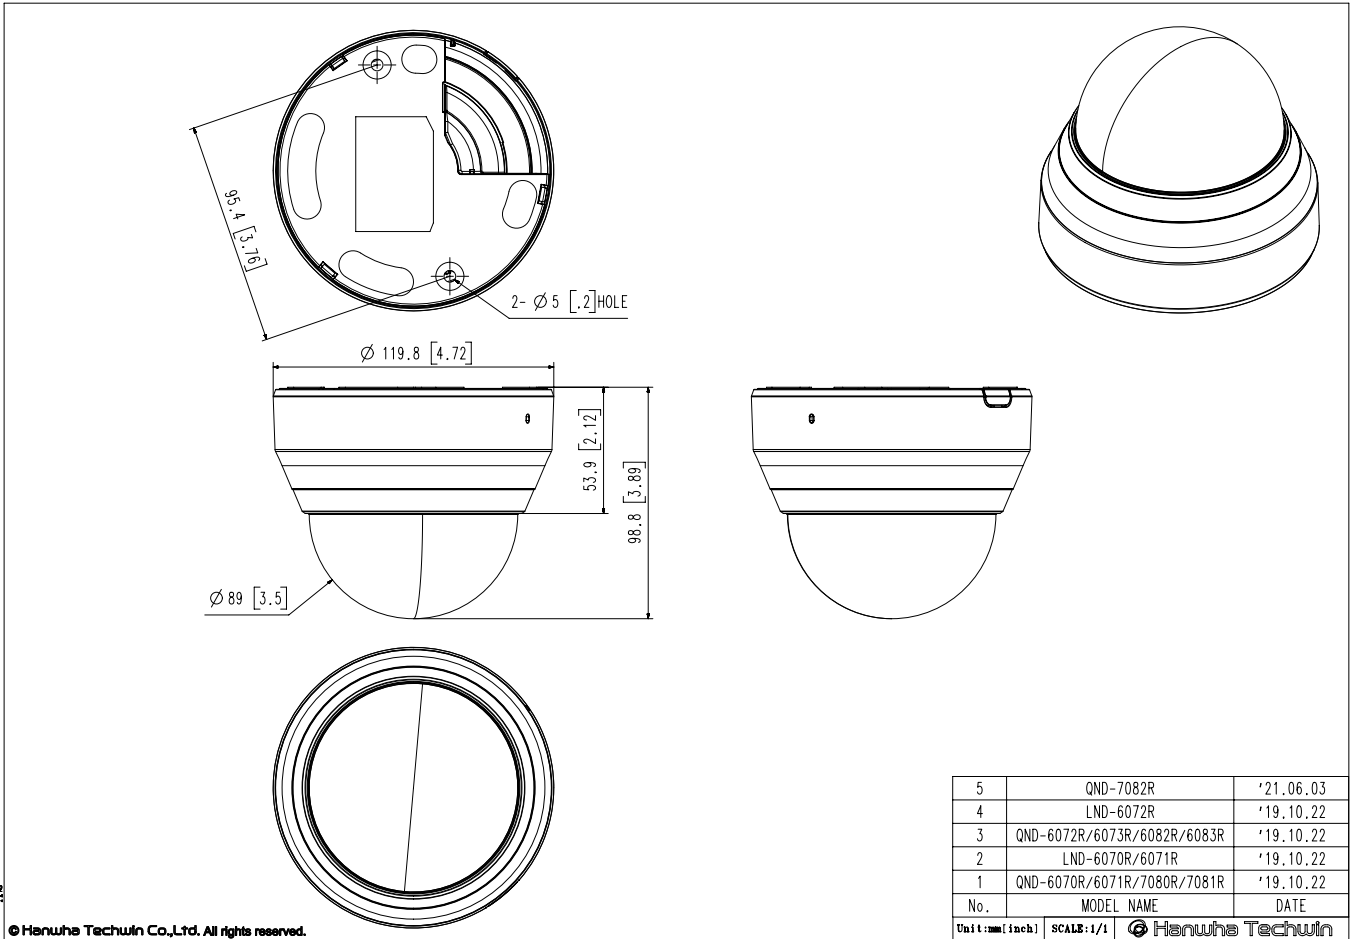

Mechanical

Color / Material	White / Plastic
RAL Code	RAL9003
Product Dimensions / Weight	Ø119.8 x 98.8mm (Ø4.72 x 3.89"), 320g (0.705 lb)
Compatible Conduit hole / Gangbox	- Included : Double - SBD-120GP : Single, Double, 4"Octagon

QND-7082R

4MP IR Dome Camera

CAD

Unit: mm [inch]

A2

© Hanwha Techwin Co., Ltd. All rights reserved.