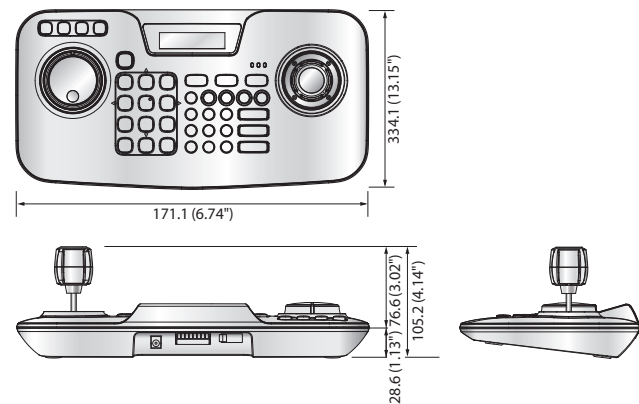

# SPC-2010

PTZ,DVR Control Keyboard

## Key Features

- Controls up to 255 PTZ cameras + DVR
- Superior system compatibility
- OSD Menu, 3D joystick control
- Built-in jog shuttle
- RS-485 and RS-422 compatibility
- 16 x 2 Character LCD display

## Dimensions

Unit : mm (inch)

		SPC-2010
<b>COMMUNICATION</b>		
Interface		RS-485/422
Baud Rate		2,400 ~ 57,600bps
Control Equipment		PTZ/DVR/Receive
Protocol	PTZ Camera	Samsung-T/E, Pelco-D/P, Panasonic, Vicon, AD, Honeywell , Bosch, Elmo, GE
	Zoom Camera	SCZ series
	DVR	SRD series(except SRD-480D)
	Receiver	Samsung-T(SRX-100B)
<b>OPERATIONAL</b>		
LCD display		16 x 2 character LCD, English
Joystick		3 Axis twist Zoom
Jog shuttle		DVR Play back control
<b>ENVIRONMENTAL</b>		
Operating Temperature		0 °C~ 40 °C
Operating Humidity		0~90%
<b>ELECTRICAL</b>		
Input Voltage		12V DC
Power Consumption		1.1W
<b>MECHANICAL</b>		
Dimension(WxHxD)		334.1 x 171.1 x 105.2 mm (13.15"x6.74" x 4.14")
Weight		800g (1.76lb)