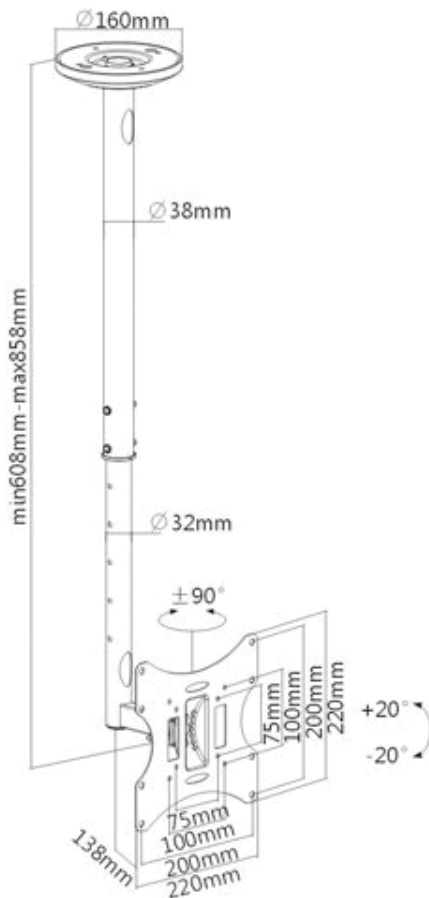

# LCD Ceiling Bracket

LCD Ceiling Bracket full motion and telescopic reach ceiling TV mount bracket designed to offer the ultimate in versatility and universal. Featuring integrated cable management to keep everything organized.

Fully compatible with wide range of TV or Monitor brands, LCD Ceiling Bracket heavy duty brackets can safely support from 23" to 42" flat screen LCD LED TV or LCD Monitor.

## Features:

- Easy to install
- Tilt & swivel action
- Adjustable reach from 608mm - 858mm
- Telescoping height adjustment for the optimal viewing
- Suits VESA mounting 75x75,100x100,200x100,200x200
- Cable management channel to keep everything organised
- Recommended TV size up to 23"-42"
- Max load capacity 30Kg
- 3 Year limited warranty

## LCD Ceiling Bracket

<b>LCD CEILING BRACKET &amp; STAND SPECIFICATIONS</b>	
Part #	012.001.0112
Bracket Type	Ceiling Mount
Colour	Black
Material	Steel
Dimensions	138x160x968mm
Fit Screen Size	23"-42"
Curved TV	No
OLED TV	No
Weight Capacity	30kg
Mounting Hole Pattern	VESA & Universal
VESA Compatible	75x75,100x100,200x100,200x200
Cable Management	Yes
Tilt Range	+20° to -20°
Swivel Range	-90° to +90°
Warranty	3 Years