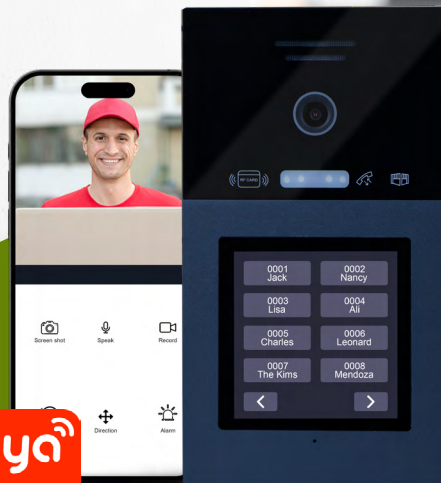

#### System Overview

- DHCP IP system that assigns IP addresses automatically
- Up to 100 devices in a system
- Supports 3 extension monitors in one unit
- IEEE802.3af/at PoE standard
- Easy QR code scan for smartphone connection over Tuya app
- Maximum 50 meters between monitors / door stations from the PoE switch
- Two independent "Unlock door" feature

#### VM-5000-Monitor

- Built-in WiFi
- Auto Snapshot / Video recording
- 7" HD TFT touchscreen
- DHCP connection
- Support IP camera
- PoE powered

#### VM-5000-Doorstation

- Built-in Mifare plus reader
- Standard Wiegand 26 output
- 2MP resolution camera
- 120 degrees viewing angle
- IR night vision
- 4" touchscreen
- PoE powered

Want to secure the stock? Talk to your local EOS representative today!